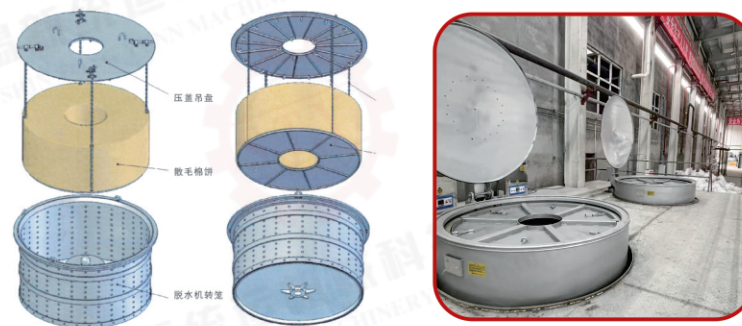

TY-LE SERIES High Efficiency Frequency Fiber Dehydrator
高效变频散毛脱水机

高度和直径根据染缸尺寸定制
Height and diameter are customized according to dyeing machine size.